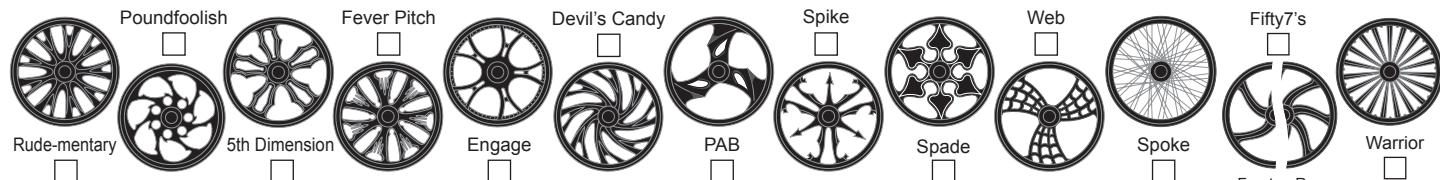

- 1640 ccm Smooth Carb
- 1640 ccm Smooth EFI

Chopper

- 1640 ccm Smooth Carb
- 1640 ccm Smooth EFI

Springer (no additional costs)

Rigid (Springer only)

- 1640 ccm Smooth Carb

Softail (Springer only)

- 1640 ccm Smooth Carb

GTX

Grand Touring

- 1640 ccm Smooth EFI

Rege

- 1640 ccm Smooth Carb

OPTION

MERC & SCREAMIN DEMON:

- Engine polished
natural standard, additional costs

WHEELS

OPTION chrom (polished standard)

Front - Rear Paradox only
23" Front 20" Rear only GTX

PAINT

a BASE COLOR

- Gloss Black
- Silver Metallic
- Charcoal Metallic
- Orange Pearl
- Electric Blue
- Firecracker Red
- Candy Red
- Black Cherry
- Satin Black
- Pearl White (only Miss Behavior)